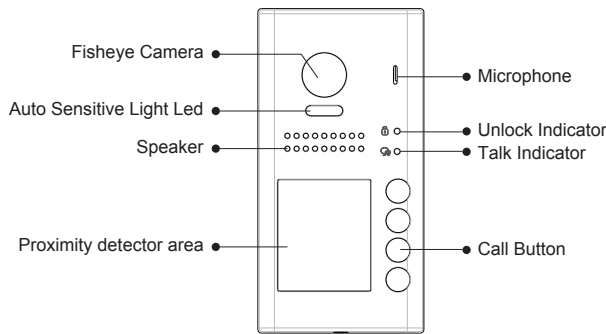

Product Information

DT607 Series 2-Wire Outdoor Station

DESCRIPTION

2-wire system color outdoor station with fisheye camera.

DIMENSION

Unit: mm

FEATURES

- 170° wide visual angle;
 - Auto-sensor light illumination;
 - Zinc alloy (S) / stainless steel (F);
 - Unlock & talk indication;
 - Multi buttons for 1-4 users;
 - Support surface and flush mounting;
 - Proximity access control;
 - Two types of lock control;
 - External PIR module interface;
 - Large nameplate display;
 - IP54 waterproof rate.
-

1. Parts and Functions

Rainy Cover

2. Terminal Description

JP/LK: Lock control jumper, to select the lock type.

+12V: 12VDC power output.

GND: Power ground.

PIR: Connect to PIR module.

BUS: Connect to the bus line, no polarity.

PL: External lock power input, connect to the power positive(power +).

S+: Lock power(+) output.

S-: Lock power(-) output, connect to the power(-) input of locks(only when using the camera to power the locks, if using the external power supply for the locks, the S- will not be connected).

3. Mounting

DT607 Mounting With Rainy Cover

DT607F Mounting With Rainy Cover

4. Specification

- Power Supply : DC 24V;
- Power Consumption: Standby 25mA; Working status 160mA;
- Camera: 1/2.7" 170°fisheye lens, (H) & 90(V)view angle, CMOS with 500TVL resolution;
- Lock Power supply: 12Vdc, 300mA(Internal Power);
- Unlock time: 1~99s(Default 1s);
- Working temperature: -20°C ~ +55°C;
- Wiring: 2 wires,non-polarity;
- Dimension: 179(H)×94(W)×42(D)mm(DT607);
220(H)×119(W)×52(D)mm(DT607F).