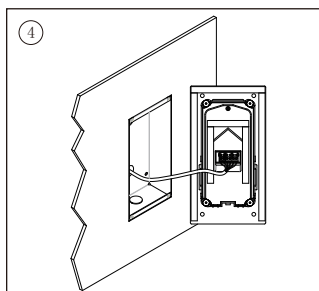

PL: External lock power input, connect to the power positive(power +).

S+: Lock power(+) output.

S-: Lock power(-) output, connect to the power(-) input of locks(only when using the camera to power the locks, if using the external power supply for the locks, the S- will not be connected).

3. Mounting

DT607 Mounting With Rainy Cover

DT607F Mounting With Rainy Cover

4. Specification

- Power Supply : DC 24V;
- Power Consumption: Standby 25mA; Working status 160mA;
- Camera: 1/2.7" 170°fisheye lens, (H) & 90(V)view angle, CMOS with 500TVL resolution;
- Lock Power supply: 12Vdc, 300mA(Internal Power);
- Unlock time: 1~99s(Default 1s);
- Working temperature: -20°C ~ +55°C;
- Wiring: 2 wires,non-polarity;
- Dimension: 179(H)×94(W)×42(D)mm(DT607);
220(H)×119(W)×52(D)mm(DT607F).