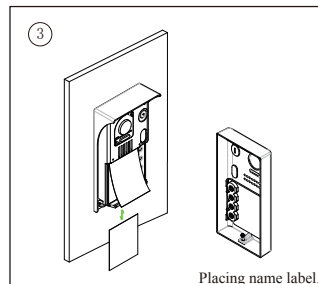

PL: External lock power input, connect to the power positive(power +).

S+: Lock power(+) output.

S-: Lock power(-) output, connect to the power(-) input of locks(only when using the camera to power the locks, if using the external power supply for the locks, the S- will not be connected).

3. Mounting

DT607 Mounting With Rainy Cover

DT607F Mounting With Rainy Cover

4. Specification

- Power Supply : DC 24V;
- Power Consumption: Standby 25mA; Working status 160mA;
- Camera: 1/2.7" 170°fisheye lens, (H) & 90(V)view angle, CMOS with 500TVL resolution;
- Lock Power supply: 12Vdc, 300mA(Internal Power);
- Unlock time: 1~99s(Default 1s);
- Working temperature: -20°C ~ +55°C;
- Wiring: 2 wires,non-polarity;
- Dimension: 179(H)×94(W)×42(D)mm(DT607);
220(H)×119(W)×52(D)mm(DT607F).