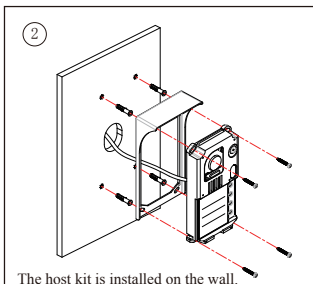

PL: External lock power input, connect to the power positive(power +).

S+: Lock power(+) output.

S-: Lock power(-) output, connect to the power(-) input of locks(only when using the camera to power the locks, if using the external power supply for the locks, the S- will not be connected).

3. Mounting

DT607 Mounting With Rainy Cover

DT607F Mounting With Rainy Cover

4. Specification

- Power Supply : DC 24V;
- Power Consumption: Standby 25mA; Working status 160mA;
- Camera: 1/2.7" 170°fisheye lens, (H) & 90(V)view angle, CMOS with 500TVL resolution;
- Lock Power supply: 12Vdc, 300mA(Internal Power);
- Unlock time: 1~99s(Default 1s);
- Working temperature: -20°C ~ +55°C;
- Wiring: 2 wires,non-polarity;
- Dimension: 179(H)×94(W)×42(D)mm(DT607);
220(H)×119(W)×52(D)mm(DT607F).