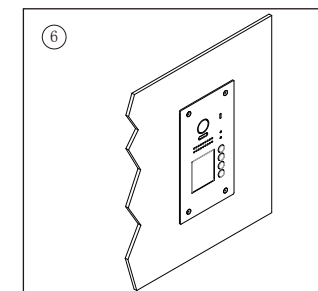

PL: External lock power input, connect to the power positive(power +).

S+: Lock power(+) output.

S-: Lock power(-) output, connect to the power(-) input of locks(only when using the camera to power the locks, if using the external power supply for the locks, the S- will not be connected).

3. Mounting

DT607 Mounting With Rainy Cover

DT607F Mounting With Rainy Cover

4. Specification

- Power Supply : DC 24V;
- Power Consumption: Standby 25mA; Working status 160mA;
- Camera: 1/2.7" 170°fisheye lens, (H) & 90(V)view angle, CMOS with 500TVL resolution;
- Lock Power supply: 12Vdc, 300mA(Internal Power);
- Unlock time: 1~99s(Default 1s);
- Working temperature: -20°C ~ +55°C;
- Wiring: 2 wires,non-polarity;
- Dimension: 179(H)×94(W)×42(D)mm(DT607);
220(H)×119(W)×52(D)mm(DT607F).