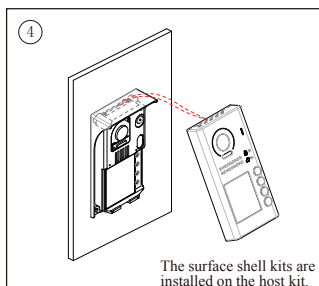

1. Parts and Functions

Rainy Cover

2. Terminal Description

JP/LK: Lock control jumper, to select the lock type.

+12V: 12VDC power output.

GND: Power ground.

PIR: Connect to PIR module.

BUS: Connect to the bus line, no polarity.

PL: External lock power input, connect to the power positive(power +).

S+: Lock power(+) output.

S-: Lock power(-) output, connect to the power(-) input of locks(only when using the camera to power the locks, if using the external power supply for the locks, the S- will not be connected).

3. Mounting

DT607 Mounting With Rainy Cover

DT607F Mounting With Rainy Cover

4. Specification

- Power Supply : DC 24V;
- Power Consumption: Standby 25mA; Working status 160mA;
- Camera: 1/2.7" 170°fisheye lens, (H) & 90(V)view angle, CMOS with 500TVL resolution;
- Lock Power supply: 12Vdc, 300mA(Internal Power);
- Unlock time: 1~99s(Default 1s);
- Working temperature: -20°C ~ +55°C;
- Wiring: 2 wires,non-polarity;
- Dimension: 179(H)×94(W)×42(D)mm(DT607);
220(H)×119(W)×52(D)mm(DT607F).

5. Ordering Information

DT607F/FE/ID/S4

DT607/FE/ID/S1/RH

DT607/FE/ID/S2/RH

DT607/FE/ID/S3/RH

DT607/FE/ID/S4/RH

DT607A/ID/S4/RH

Model No.	Description	Remark
DT607F/FE/ID/S4	Fisheye camera outdoor station by flush mounting with proximity access control (4 buttons,single row)	NSTC, PAL must be specified
DT607/FE/ID/S1/RH	Fisheye camera outdoor station with proximity access control (1 button)	NSTC, PAL must be specified
DT607/FE/ID/S2/RH	Fisheye camera outdoor station with proximity access control (2 buttons,single row)	NSTC, PAL must be specified
DT607/FE/ID/S3/RH	Fisheye camera outdoor station with proximity access control (3 buttons,single row)	NSTC, PAL must be specified
DT607/FE/ID/S4/RH	Fisheye camera outdoor station with proximity access control (4 buttons,single row)	NSTC, PAL must be specified
DT607A/ID/S4/RH	Audio outdoor station with proximity access control (4 buttons,single row)	NSTC, PAL must be specified