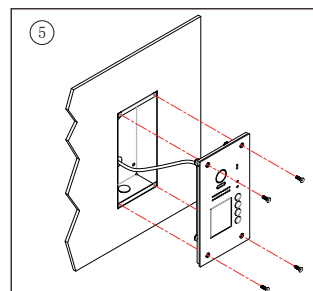

PL: External lock power input, connect to the power positive(power +).

S+: Lock power(+) output.

S-: Lock power(-) output, connect to the power(-) input of locks(only when using the camera to power the locks, if using the external power supply for the locks, the S- will not be connected).

3. Mounting

DT607 Mounting With Rainy Cover

DT607F Mounting With Rainy Cover

4. Specification

- Power Supply : DC 24V;
- Power Consumption: Standby 25mA; Working status 160mA;
- Camera: 1/2.7" 170°fisheye lens, (H) & 90(V)view angle, CMOS with 500TVL resolution;
- Lock Power supply: 12Vdc, 300mA(Internal Power);
- Unlock time: 1~99s(Default 1s);
- Working temperature: -20°C ~ +55°C;
- Wiring: 2 wires,non-polarity;
- Dimension: 179(H)×94(W)×42(D)mm(DT607);
220(H)×119(W)×52(D)mm(DT607F).