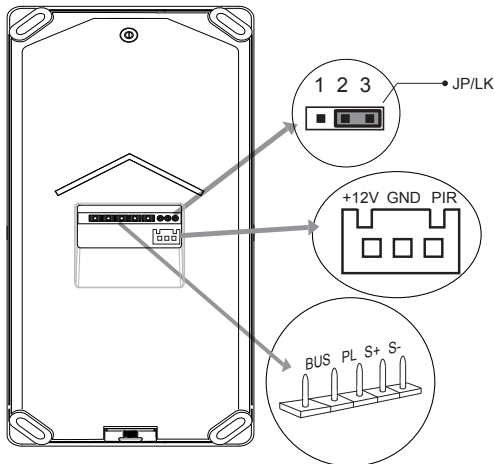

Product Information

DT607 Series 2-Wire Outdoor Station

DESCRIPTION

2-wire system color outdoor station with fisheye camera.

DIMENSION

Unit: mm

FEATURES

- 170° wide visual angle;
 - Auto-sensor light illumination;
 - Zinc alloy (S) / stainless steel (F);
 - Unlock & talk indication;
 - Multi buttons for 1-4 users;
 - Support surface and flush mounting;
 - Proximity access control;
 - Two types of lock control;
 - External PIR module interface;
 - Large nameplate display;
 - IP54 waterproof rate.
-

1. Parts and Functions

Rainy Cover

2. Terminal Description

JP/LK: Lock control jumper, to select the lock type.

+12V: 12VDC power output.

GND: Power ground.

PIR: Connect to PIR module.

BUS: Connect to the bus line, no polarity.

PL: External lock power input, connect to the power positive(power +).

S+: Lock power(+) output.

S-: Lock power(-) output, connect to the power(-) input of locks(only when using the camera to power the locks, if using the external power supply for the locks, the S- will not be connected).

3. Mounting

DT607 Mounting With Rainy Cover

DT607F Mounting With Rainy Cover

4. Specification

- Power Supply : DC 24V;
- Power Consumption: Standby 25mA; Working status 160mA;
- Camera: 1/2.7" 170°fisheye lens, (H) & 90(V)view angle, CMOS with 500TVL resolution;
- Lock Power supply: 12Vdc, 300mA(Internal Power);
- Unlock time: 1~99s(Default 1s);
- Working temperature: -20°C ~ +55°C;
- Wiring: 2 wires,non-polarity;
- Dimension: 179(H)×94(W)×42(D)mm(DT607);
220(H)×119(W)×52(D)mm(DT607F).