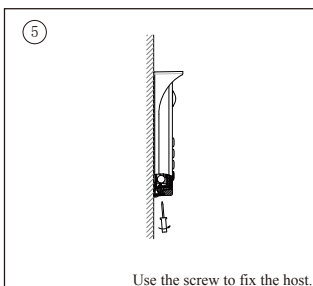

PL: External lock power input, connect to the power positive(power +).

S+: Lock power(+) output.

S-: Lock power(-) output, connect to the power(-) input of locks(only when using the camera to power the locks, if using the external power supply for the locks, the S- will not be connected).

3. Mounting

DT607 Mounting With Rainy Cover

DT607F Mounting With Rainy Cover

4. Specification

- Power Supply : DC 24V;
- Power Consumption: Standby 25mA; Working status 160mA;
- Camera: 1/2.7" 170°fisheye lens, (H) & 90(V)view angle, CMOS with 500TVL resolution;
- Lock Power supply: 12Vdc, 300mA(Internal Power);
- Unlock time: 1~99s(Default 1s);
- Working temperature: -20°C ~ +55°C;
- Wiring: 2 wires,non-polarity;
- Dimension: 179(H)×94(W)×42(D)mm(DT607);
220(H)×119(W)×52(D)mm(DT607F).