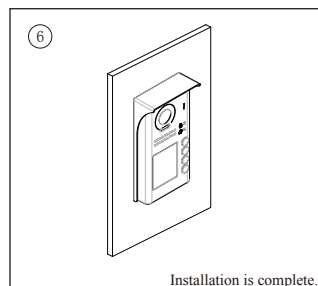

PL: External lock power input, connect to the power positive(power +).

S+: Lock power(+) output.

S-: Lock power(-) output, connect to the power(-) input of locks(only when using the camera to power the locks, if using the external power supply for the locks, the S- will not be connected).

3. Mounting

DT607 Mounting With Rainy Cover

DT607F Mounting With Rainy Cover

4. Specification

- Power Supply : DC 24V;
- Power Consumption: Standby 25mA; Working status 160mA;
- Camera: 1/2.7" 170°fisheye lens, (H) & 90(V)view angle, CMOS with 500TVL resolution;
- Lock Power supply: 12Vdc, 300mA(Internal Power);
- Unlock time: 1~99s(Default 1s);
- Working temperature: -20°C ~ +55°C;
- Wiring: 2 wires,non-polarity;
- Dimension: 179(H)×94(W)×42(D)mm(DT607);
220(H)×119(W)×52(D)mm(DT607F).