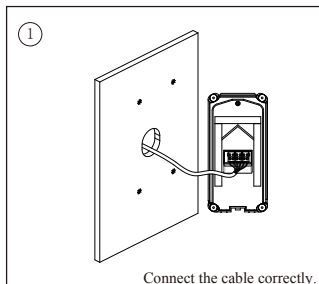

1. Parts and Functions

Rainy Cover

2. Terminal Description

JP/LK: Lock control jumper, to select the lock type.

+12V: 12VDC power output.

GND: Power ground.

PIR: Connect to PIR module.

BUS: Connect to the bus line, no polarity.

PL: External lock power input, connect to the power positive(power +).

S+: Lock power(+) output.

S-: Lock power(-) output, connect to the power(-) input of locks(only when using the camera to power the locks, if using the external power supply for the locks, the S- will not be connected).

3. Mounting

DT607 Mounting With Rainy Cover

DT607F Mounting With Rainy Cover

4. Specification

- Power Supply : DC 24V;
- Power Consumption: Standby 25mA; Working status 160mA;
- Camera: 1/2.7" 170°fisheye lens, (H) & 90(V)view angle, CMOS with 500TVL resolution;
- Lock Power supply: 12Vdc, 300mA(Internal Power);
- Unlock time: 1~99s(Default 1s);
- Working temperature: -20°C ~ +55°C;
- Wiring: 2 wires,non-polarity;
- Dimension: 179(H)×94(W)×42(D)mm(DT607);
220(H)×119(W)×52(D)mm(DT607F).