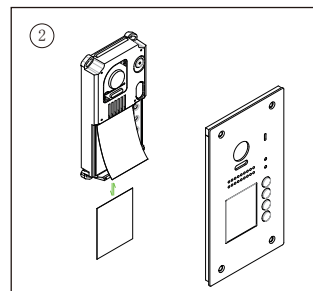

1. Parts and Functions

Rainy Cover

2. Terminal Description

JP/LK: Lock control jumper, to select the lock type.

+12V: 12VDC power output.

GND: Power ground.

PIR: Connect to PIR module.

BUS: Connect to the bus line, no polarity.

PL: External lock power input, connect to the power positive(power +).

S+: Lock power(+) output.

S-: Lock power(-) output, connect to the power(-) input of locks(only when using the camera to power the locks, if using the external power supply for the locks, the S- will not be connected).

3. Mounting

DT607 Mounting With Rainy Cover

DT607F Mounting With Rainy Cover

4. Specification

- Power Supply : DC 24V;
- Power Consumption: Standby 25mA; Working status 160mA;
- Camera: 1/2.7" 170°fisheye lens, (H) & 90(V)view angle, CMOS with 500TVL resolution;
- Lock Power supply: 12Vdc, 300mA(Internal Power);
- Unlock time: 1~99s(Default 1s);
- Working temperature: -20°C ~ +55°C;
- Wiring: 2 wires,non-polarity;
- Dimension: 179(H)×94(W)×42(D)mm(DT607);
220(H)×119(W)×52(D)mm(DT607F).