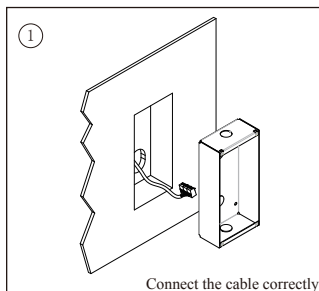

1. Parts and Functions

Rainy Cover

2. Terminal Description

JP/LK: Lock control jumper, to select the lock type.

+12V: 12VDC power output.

GND: Power ground.

PIR: Connect to PIR module.

BUS: Connect to the bus line, no polarity.

PL: External lock power input, connect to the power positive(power +).

S+: Lock power(+) output.

S-: Lock power(-) output, connect to the power(-) input of locks(only when using the camera to power the locks, if using the external power supply for the locks, the S- will not be connected).

3. Mounting

DT607 Mounting With Rainy Cover

DT607F Mounting With Rainy Cover

4. Specification

- Power Supply : DC 24V;
- Power Consumption: Standby 25mA; Working status 160mA;
- Camera: 1/2.7" 170°fisheye lens, (H) & 90(V)view angle, CMOS with 500TVL resolution;
- Lock Power supply: 12Vdc, 300mA(Internal Power);
- Unlock time: 1~99s(Default 1s);
- Working temperature: -20°C ~ +55°C;
- Wiring: 2 wires,non-polarity;
- Dimension: 179(H)×94(W)×42(D)mm(DT607);
220(H)×119(W)×52(D)mm(DT607F).