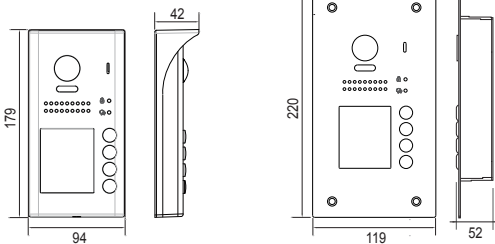

Product Information

DT607 Series 2-Wire Outdoor Station

DESCRIPTION

2-wire system color outdoor station with fisheye camera.

DIMENSION

Unit: mm

FEATURES

- 170° wide visual angle;
 - Auto-sensor light illumination;
 - Zinc alloy (S) / stainless steel (F);
 - Unlock & talk indication;
 - Multi buttons for 1-4 users;
 - Support surface and flush mounting;
 - Proximity access control;
 - Two types of lock control;
 - External PIR module interface;
 - Large nameplate display;
 - IP54 waterproof rate.
-

1. Parts and Functions

Rainy Cover

2. Terminal Description

JP/LK: Lock control jumper, to select the lock type.

+12V: 12VDC power output.

GND: Power ground.

PIR: Connect to PIR module.

BUS: Connect to the bus line, no polarity.

PL: External lock power input, connect to the power positive(power +).

S+: Lock power(+) output.

S-: Lock power(-) output, connect to the power(-) input of locks(only when using the camera to power the locks, if using the external power supply for the locks, the S- will not be connected).

3. Mounting

DT607 Mounting With Rainy Cover

DT607F Mounting With Rainy Cover

4. Specification

- Power Supply : DC 24V;
- Power Consumption: Standby 25mA; Working status 160mA;
- Camera: 1/2.7" 170°fisheye lens, (H) & 90(V)view angle, CMOS with 500TVL resolution;
- Lock Power supply: 12Vdc, 300mA(Internal Power);
- Unlock time: 1~99s(Default 1s);
- Working temperature: -20°C ~ +55°C;
- Wiring: 2 wires,non-polarity;
- Dimension: 179(H)×94(W)×42(D)mm(DT607);
220(H)×119(W)×52(D)mm(DT607F).