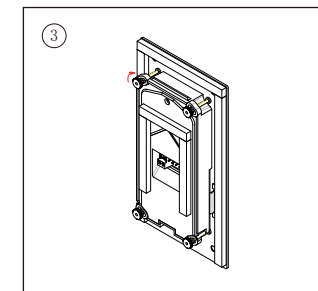

PL: External lock power input, connect to the power positive(power +).

S+: Lock power(+) output.

S-: Lock power(-) output, connect to the power(-) input of locks(only when using the camera to power the locks, if using the external power supply for the locks, the S- will not be connected).

3. Mounting

DT607 Mounting With Rainy Cover

DT607F Mounting With Rainy Cover

4. Specification

- Power Supply : DC 24V;
- Power Consumption: Standby 25mA; Working status 160mA;
- Camera: 1/2.7" 170°fisheye lens, (H) & 90(V)view angle, CMOS with 500TVL resolution;
- Lock Power supply: 12Vdc, 300mA(Internal Power);
- Unlock time: 1~99s(Default 1s);
- Working temperature: -20°C ~ +55°C;
- Wiring: 2 wires,non-polarity;
- Dimension: 179(H)×94(W)×42(D)mm(DT607);
220(H)×119(W)×52(D)mm(DT607F).